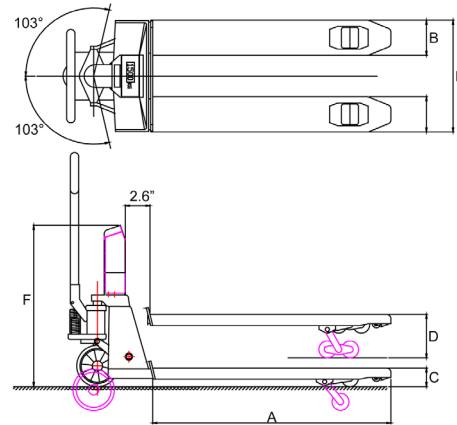

Supreme Quality

Advanced Functions

FUNCTIONS

- Automatic and manual zero correction
- Gross/net weighing
- Automatic and manual tare
- Totalling with sequence number
- Code entry (5-digit)
- RS232 port for connection with printer
- Extra port for Bluetooth or WiFi option board
- Internal clock
- Error messages in display
- Automatic switch-off after 30 minutes of non-use
- lb/kg toggle

STANDARD SPECIFICATIONS

- Weighing capacity max. 5,000 lb
- Graduation 0 - 3,000 lb: graduation 1 lb, or 5,000 lb: graduation 2 lb
- Max. tolerance 0.1% of the load lifted
- Display LCD, dual color, digit height 0.87 inch, backlight
- Keypad 5 function keys, on/of key
- Protection class load cells NEMA 5, display NEMA 4 (printer excluded)
- Battery 14,8Vdc/5Ah, exchangeable, Li-ionbattery pack, charger included
- Battery life 75 hours, low battery indication in display
- Charger 110/120 - 14,8V
- Charging time approximately 6 hours
- Steering wheels rubber
- Loading wheels polyurethane, single
- Color red (RAL 3000)
- Own weight 250 lb
- Pump quick lift

DIMENSIONS IN INCHES

A	Overall Fork length	48
B	Fork width	7.1
C	Minimum fork height	3.0
	Ground clearance	0.7
D	Maximum fork height	7.9
	Lifting height	4.8
E	Overall Fork Width	22 & 27.5
F	Height to top indicator	32.5